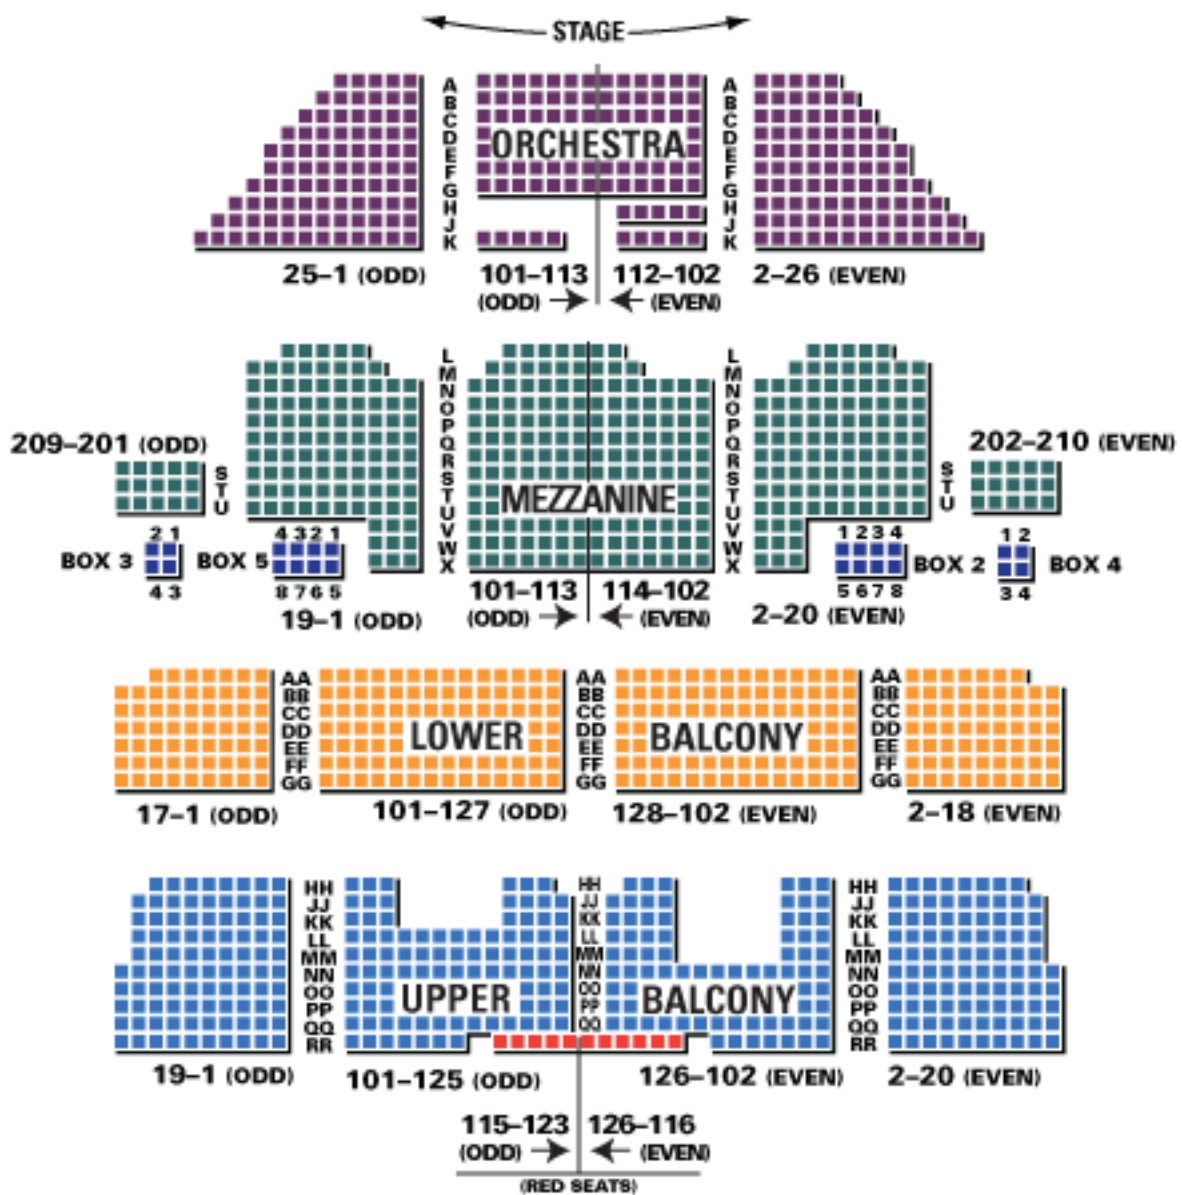

STRAND THEATRE SEATING CHART

on the web at www.strandboston.com | info@strandboston.com